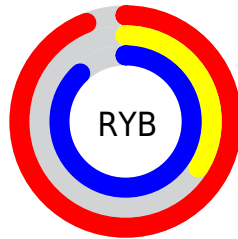

- Red (94%)
- Yellow (34%)
- Blue (88%)