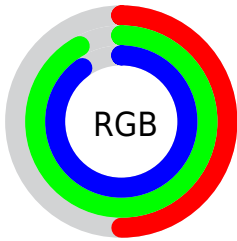

Distribution

- Red (50%)
- Green (92%)
- Blue (90%)