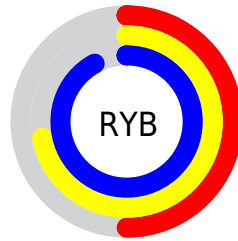

- Red (50%)
- Yellow (72%)
- Blue (92%)