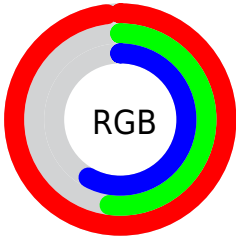

Distribution

Red (98%)

Green (52%)

Blue (58%)