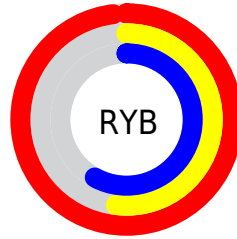

Details

The XYZ color **52.5846, 38.7488, 32.3115** is a light color, and the websafe version is hex **FF9999**. A complement of this color would be **58.2446, 78.5982, 89.9476**, and the grayscale version is **37.5902, 39.5478, 43.0675**.

A 20% lighter version of the original color is **69.5529, 61.0177, 63.3701**, and **25.9399, 17.2738, 13.2763** is the 20% darker color. If you saturate the color by 10%, you get **48.0561, 32.1656, 23.1758**, and if you desaturate by 10%, it is **58.2423, 47.0759, 43.4102**.

Distribution

Red (98%)

Green (52%)

Blue (58%)

Red (98%)

Yellow (52%)

Blue (58%)

Cyan (0%)