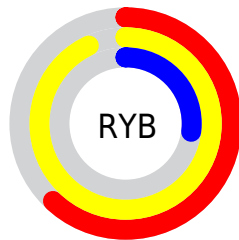

- Red (62%)
- Yellow (93%)
- Blue (27%)