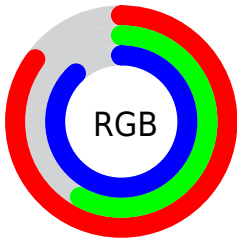

Distribution

- Red (85%)
- Green (58%)
- Blue (88%)