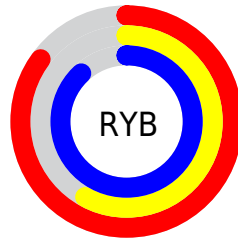

- Red (85%)
- Yellow (58%)
- Blue (88%)