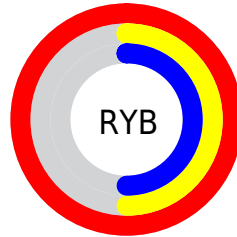

Details

The XYZ color **52.6601, 37.9710, 24.6323** is a light color, and the websafe version is hex **FF6666**. A complement of this color would be **62.5602, 83.2475, 107.3785**, and the grayscale version is **35.9580, 37.8306, 41.1975**.

A 20% lighter version of the original color is **66.2062, 58.0112, 50.8879**, and **26.0058, 16.7845, 9.0768** is the 20% darker color. If you saturate the color by 10%, you get **48.3167, 31.6159, 15.9969**, and if you desaturate by 10%, it is **58.2591, 46.1646, 35.7614**.

Distribution

Red (100%)

Green (50%)

Blue (50%)

Red (100%)

Yellow (50%)

Blue (50%)

Cyan (0%)