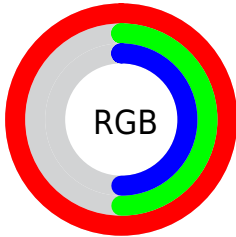

Distribution

Red (100%)

Green (50%)

Blue (50%)