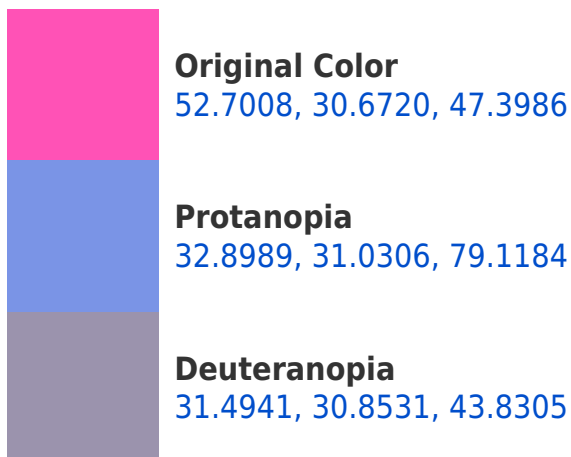

This preview shows how the XYZ color 52.7008, 30.6720, 47.3986 looks on a white background.

Color Contrast Check

Large Text (above 18pt) WCAG AA × Fail

Any Text WCAG AA × Fail

Large Text (above 18pt) WCAG AAA × Fail

Large Text (above 18pt) WCAG AAA ✓ Pass

Any Text WCAG AAA ✓ Pass

If you want to check with other color combinations, try the [Color Contrast Checker](#).

XYZ 52.7008, 30.6720, 47.3986

Background

This preview shows how black text looks on a background with the XYZ color 52.7008, 30.6720, 47.3986.

This preview shows how white text looks on a background with the XYZ color 52.7008, 30.6720,

47.3986.

Color Blindness Simulation

Color vision deficiency is a very complex topic, and I could not describe the different causes any better than Wikipedia does, so if you want to learn more, you should check out their [article about color blindness](#).

Dichromacy

Tritanopia

46.4274, 30.5298, 17.6332

Trichromacy

Original Color

52.7008, 30.6720, 47.3986

Protanomaly

35.7955, 27.7654, 66.4234