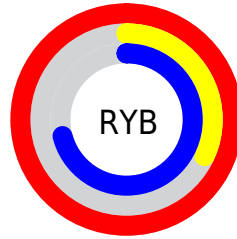

Details

The XYZ color **52.7008, 30.6720, 47.3986** is a light color, and the websafe version is hex **FF66CC**. The color can be described as light muted rose. A complement of this color would be **45.1578, 75.6812, 43.2425**, and the grayscale version is **26.8752, 28.2748, 30.7912**.

A 20% lighter version of the original color is **66.3456, 46.7790, 86.4214**, and **26.2106, 13.0543, 21.9072** is the 20% darker color. If you saturate the color by 10%, you get **50.0526, 27.0875, 41.2384**, and if you desaturate by 10%, it is **56.1501, 35.7217, 54.2480**.

Distribution

Red (100%)

Green (32%)

Blue (71%)

Red (100%)

Yellow (32%)

Blue (71%)

Cyan (0%)