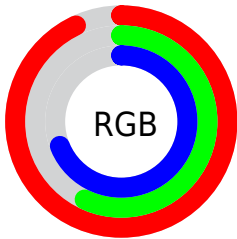

Distribution

- Red (93%)
- Green (57%)
- Blue (69%)