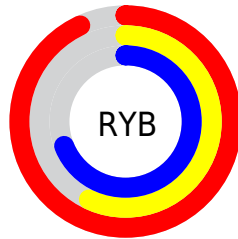

- Red (93%)
- Yellow (57%)
- Blue (69%)