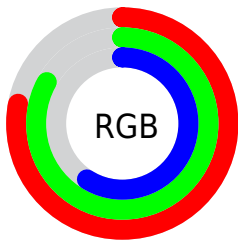

Distribution

- Red (78%)
- Green (83%)
- Blue (59%)