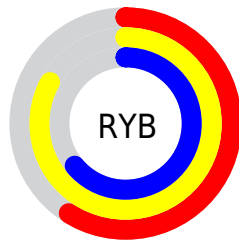

- Red (59%)
- Yellow (83%)
- Blue (64%)