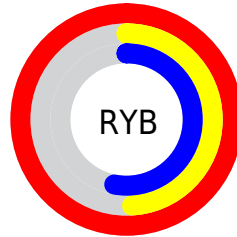

Details

The XYZ color **52.9468, 37.6765, 27.4034** is a light color, and the websafe version is hex **FF9999**. A complement of this color would be **60.7009, 82.4734, 99.1111**, and the grayscale version is **35.8139, 37.6790, 41.0325**.

A 20% lighter version of the original color is **66.6384, 57.5334, 55.1698**, and **26.1411, 16.6317, 10.4268** is the 20% darker color. If you saturate the color by 10%, you get **48.6447, 31.4381, 18.6768**, and if you desaturate by 10%, it is **58.4457, 45.7224, 38.3372**.

Distribution

Red (100%)

Green (49%)

Blue (53%)

Red (100%)

Yellow (49%)

Blue (53%)

Cyan (0%)