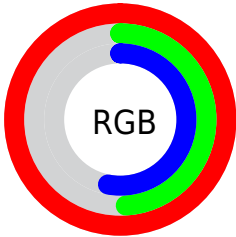

Distribution

Red (100%)

Green (49%)

Blue (53%)