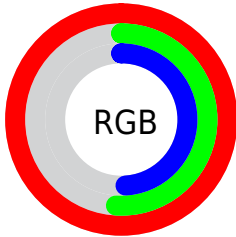

Distribution

Red (100%)

Green (51%)

Blue (49%)