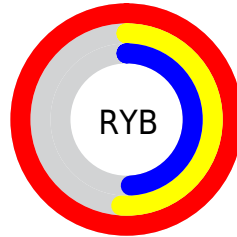

Details

The XYZ color **52.9243, 38.7059, 24.0836** is a light color, and the websafe version is hex **FF9999**. A complement of this color would be **60.6910, 79.9469, 106.8400**, and the grayscale version is **36.7080, 38.6197, 42.0568**.

A 20% lighter version of the original color is **66.6248, 59.1723, 50.0294**, and **26.2065, 17.2989, 8.7953** is the 20% darker color. If you saturate the color by 10%, you get **48.6176, 32.3736, 15.6167**, and if you desaturate by 10%, it is **58.4279, 46.7632, 35.0129**.

Distribution

Red (100%)

Green (51%)

Blue (49%)

Red (100%)

Yellow (51%)

Blue (49%)

Cyan (0%)