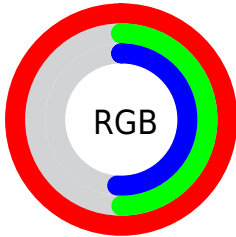

Distribution

- Red (100%)
- Green (50%)
- Blue (51%)