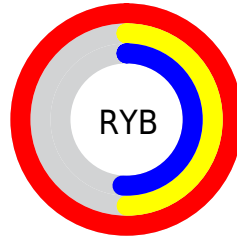

- Red (100%)
- Yellow (50%)
- Blue (51%)