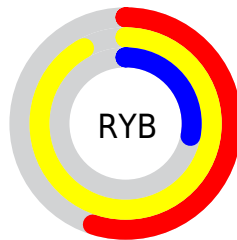

- Red (55%)
- Yellow (92%)
- Blue (28%)