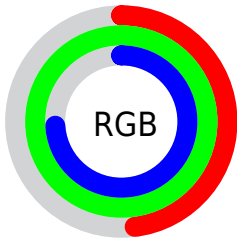

Distribution

- Red (48%)
- Green (100%)
- Blue (74%)