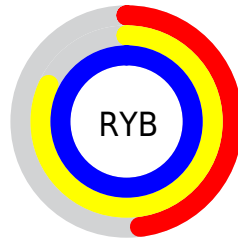

- Red (48%)
- Yellow (82%)
- Blue (100%)