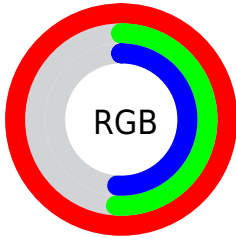

Distribution

Red (100%)

Green (51%)

Blue (51%)