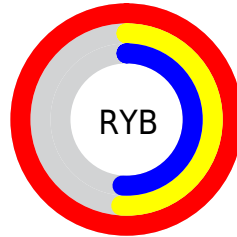

Details

The XYZ color **53.0861, 38.9421, 26.1914** is a light color, and the websafe version is hex **FF9999**. A complement of this color would be **62.6893, 82.8605, 106.4553**, and the grayscale version is **37.1721, 39.1080, 42.5886**.

A 20% lighter version of the original color is **67.4506, 59.8385, 53.3424**, and **26.2397, 17.3954, 9.9573** is the 20% darker color. If you saturate the color by 10%, you get **48.5676, 32.3307, 17.2078**, and if you desaturate by 10%, it is **58.8645, 47.3982, 37.6771**.

Distribution

Red (100%)

Green (51%)

Blue (51%)

Red (100%)

Yellow (51%)

Blue (51%)

Cyan (0%)