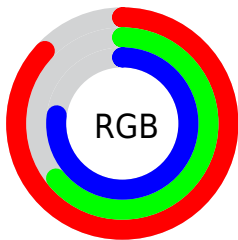

Distribution

Red (87%)

Green (64%)

Blue (77%)