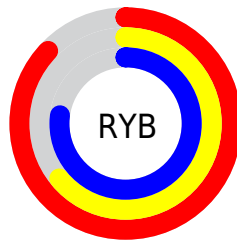

Red (87%)

Yellow (64%)

Blue (77%)