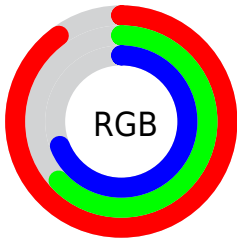

Distribution

Red (90%)

Green (63%)

Blue (69%)