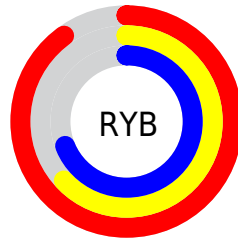

Details

The XYZ color **52.9938, 45.3221, 47.5499** is a light color, and the websafe version is hex **CC9999**. A complement of this color would be **54.7295, 68.4209, 73.2763**, and the grayscale version is **45.0990, 47.4476, 51.6704**.

A 20% lighter version of the original color is **80.5038, 76.2549, 87.5665**, and **26.1836, 21.1886, 22.1118** is the 20% darker color. If you saturate the color by 10%, you get **47.7174, 37.3856, 37.7245**, and if you desaturate by 10%, it is **59.2296, 54.8181, 58.8014**.

Distribution

Red (90%)

Green (63%)

Blue (69%)

Red (90%)

Yellow (63%)

Blue (69%)

Cyan (0%)