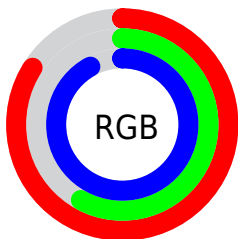

Distribution

- Red (84%)
- Green (58%)
- Blue (92%)