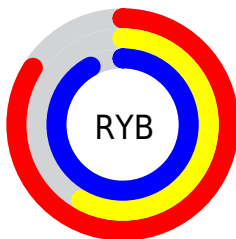

- Red (84%)
- Yellow (58%)
- Blue (92%)