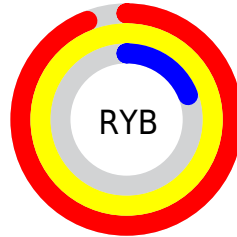

- Red (94%)
- Yellow (100%)
- Blue (19%)