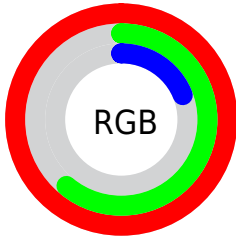

Distribution

- Red (100%)
- Green (61%)
- Blue (19%)