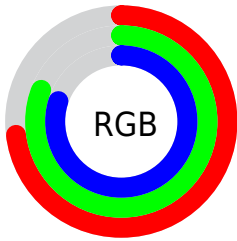

Distribution

- Red (73%)
- Green (81%)
- Blue (80%)