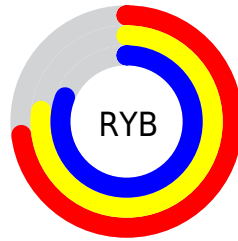

- Red (73%)
- Yellow (77%)
- Blue (81%)