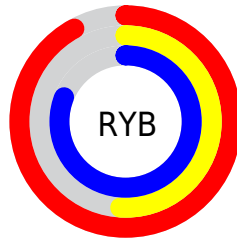

- Red (92%)
- Yellow (51%)
- Blue (81%)