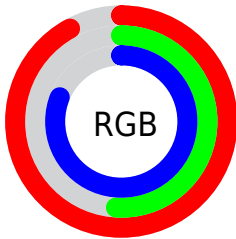

Distribution

- Red (92%)
- Green (51%)
- Blue (81%)