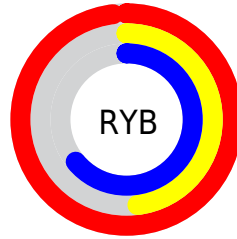

- Red (98%)
- Yellow (48%)
- Blue (64%)