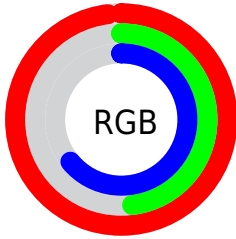

Distribution

- Red (98%)
- Green (48%)
- Blue (64%)