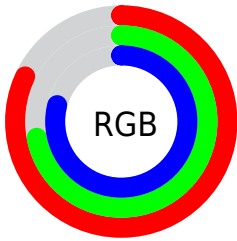

Distribution

- Red (82%)
- Green (72%)
- Blue (79%)