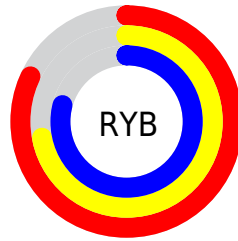

- Red (82%)
- Yellow (72%)
- Blue (79%)