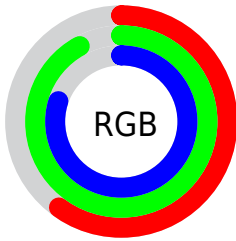

Distribution

- Red (60%)
- Green (92%)
- Blue (80%)