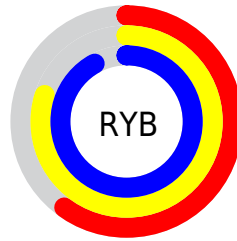

- Red (60%)
- Yellow (80%)
- Blue (92%)