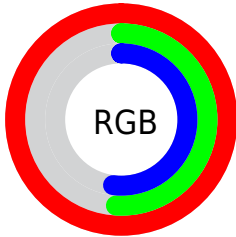

Distribution

Red (100%)

Green (51%)

Blue (52%)