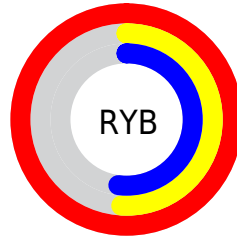

Details

The XYZ color **53.4563, 38.9187, 26.8849** is a light color, and the websafe version is hex **FF9999**. A complement of this color would be **62.5387, 83.2950, 104.8822**, and the grayscale version is **37.1378, 39.0719, 42.5493**.

A 20% lighter version of the original color is **67.4519, 59.5031, 54.3845**, and **26.4328, 17.2783, 10.3294** is the 20% darker color. If you saturate the color by 10%, you get **48.9542, 32.3482, 17.8822**, and if you desaturate by 10%, it is **59.2080, 47.3368, 38.3146**.

Distribution

Red (100%)

Green (51%)

Blue (52%)

Red (100%)

Yellow (51%)

Blue (52%)

Cyan (0%)