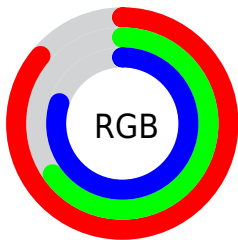

Distribution

- Red (86%)
- Green (65%)
- Blue (80%)