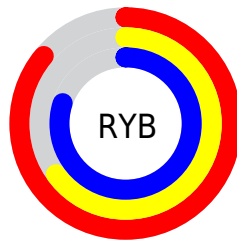

- Red (86%)
- Yellow (65%)
- Blue (80%)