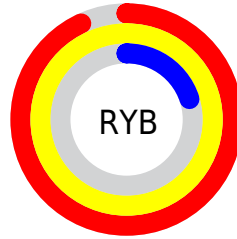

- Red (93%)
- Yellow (100%)
- Blue (20%)