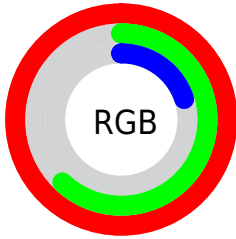

Distribution

- Red (100%)
- Green (62%)
- Blue (20%)