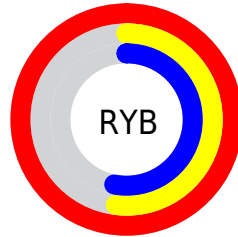

Details

The XYZ color **54.0715, 39.8126, 28.1273** is a light color, and the websafe version is hex **FF9999**. A complement of this color would be **63.0057, 83.5357, 104.9038**, and the grayscale version is **38.1753, 40.1634, 43.7380**.

A 20% lighter version of the original color is **68.4085, 60.9006, 56.2936**, and **26.7965, 17.8785, 10.8427** is the 20% darker color. If you saturate the color by 10%, you get **49.4269, 33.0320, 18.8463**, and if you desaturate by 10%, it is **59.9756, 48.4560, 39.8525**.

Distribution

Red (100%)

Green (52%)

Blue (53%)

Red (100%)

Yellow (52%)

Blue (53%)

Cyan (0%)