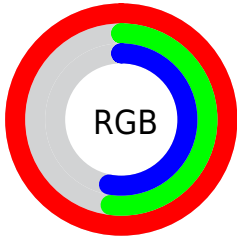

Distribution

Red (100%)

Green (52%)

Blue (53%)