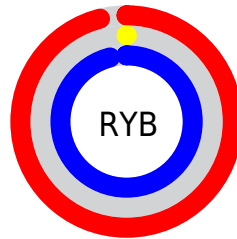

- Red (96%)
- Yellow (0%)
- Blue (96%)