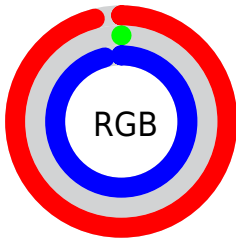

Distribution

- Red (96%)
- Green (0%)
- Blue (96%)