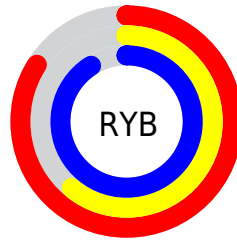

Details

The XYZ color **54.0370, 43.8063, 82.6982** is a light color, and the websafe version is hex **CC99FF**. A complement of this color would be **53.0457, 69.9094, 42.1527**, and the grayscale version is **44.2310, 46.5344, 50.6760**.

A 20% lighter version of the original color is **82.5843, 75.0685, 104.7448**, and **26.7908, 20.2431, 44.0902** is the 20% darker color. If you saturate the color by 10%, you get **48.7733, 35.8357, 81.4378**, and if you desaturate by 10%, it is **60.1190, 53.3142, 84.2135**.

Distribution

Red (84%)

Green (61%)

Blue (91%)

Red (84%)

Yellow (61%)

Blue (91%)

Cyan (9%)