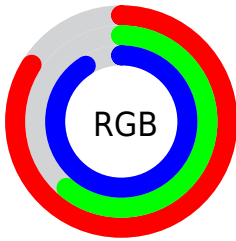

Distribution

Red (84%)

Green (61%)

Blue (91%)