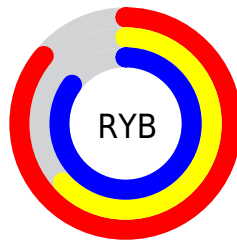

- Red (86%)
- Yellow (63%)
- Blue (85%)