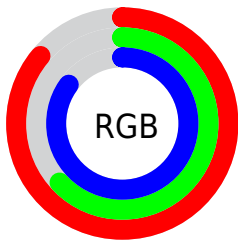

Distribution

- Red (86%)
- Green (63%)
- Blue (85%)