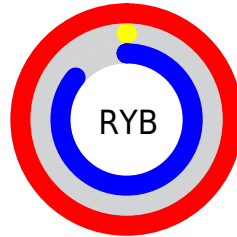

Red (100%)

Yellow (0%)

Blue (86%)