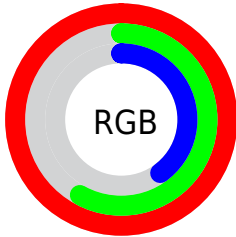

Distribution

- Red (100%)
- Green (58%)
- Blue (40%)