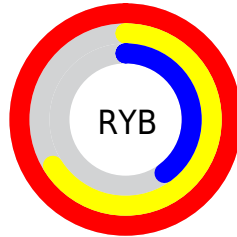

- Red (100%)
- Yellow (66%)
- Blue (40%)