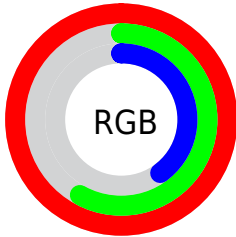

Distribution

Red (100%)

Green (58%)

Blue (40%)