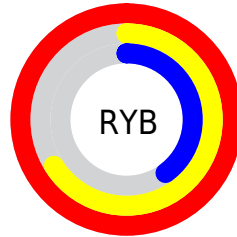

Details

The XYZ color **54.2282, 43.3991, 18.0891** is a light color, and the websafe version is hex **FF9966**. A complement of this color would be **46.3285, 55.6428, 102.9057**, and the grayscale version is **40.7700, 42.8932, 46.7107**.

A 20% lighter version of the original color is **68.4287, 66.3050, 39.7634**, and **27.0736, 20.0921, 5.8194** is the 20% darker color. If you saturate the color by 10%, you get **50.5678, 37.8006, 11.5603**, and if you desaturate by 10%, it is **58.7104, 50.0195, 26.8108**.

Distribution

Red (100%)

Green (58%)

Blue (40%)

Red (100%)

Yellow (66%)

Blue (40%)

Cyan (0%)