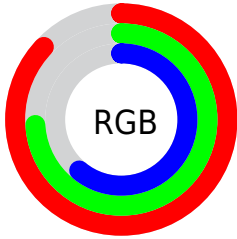

Distribution

- Red (87%)
- Green (74%)
- Blue (61%)