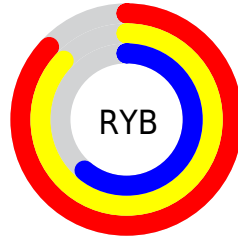

- Red (87%)
- Yellow (87%)
- Blue (61%)