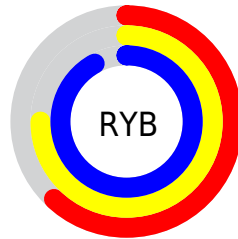

- Red (62%)
- Yellow (75%)
- Blue (92%)