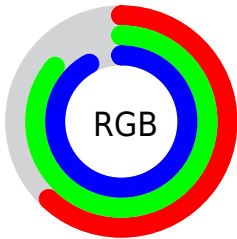

Distribution

- Red (62%)
- Green (86%)
- Blue (92%)