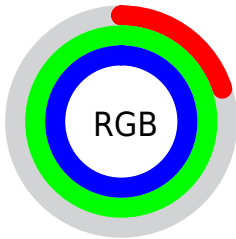

Distribution

- Red (20%)
- Green (99%)
- Blue (100%)