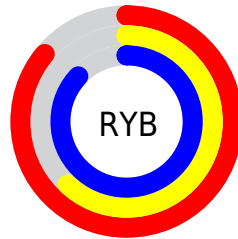

Details

The XYZ color **54.4914, 44.7342, 74.1692** is a light color, and the websafe version is hex **CC99CC**. A complement of this color would be **46.5267, 61.6562, 41.7985**, and the grayscale version is **45.1372, 47.4879, 51.7143**.

A 20% lighter version of the original color is **83.0842, 76.0685, 104.9114**, and **27.1412, 20.8478, 38.6699** is the 20% darker color. If you saturate the color by 10%, you get **50.8453, 37.7537, 73.0147**, and if you desaturate by 10%, it is **58.8191, 53.0747, 75.5516**.

Distribution

Red (86%)

Green (62%)

Blue (87%)

Red (86%)

Yellow (62%)

Blue (87%)

Cyan (1%)