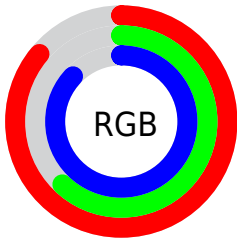

Distribution

Red (86%)

Green (62%)

Blue (87%)