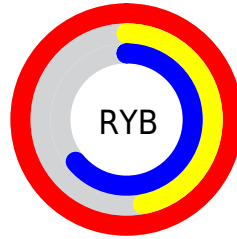

Details

The XYZ color **54.5377, 37.1340, 39.4151** is a light color, and the websafe version is hex **FF6699**. A complement of this color would be **55.0026, 80.0960, 73.5385**, and the grayscale version is **35.6462, 37.5026, 40.8403**.

A 20% lighter version of the original color is **69.3562, 57.0344, 74.3711**, and **27.2078, 16.3270, 17.0466** is the 20% darker color. If you saturate the color by 10%, you get **50.4606, 31.2828, 30.9567**, and if you desaturate by 10%, it is **59.6374, 44.6995, 49.2352**.

Distribution

Red (100%)

Green (47%)

Blue (64%)

Red (100%)

Yellow (47%)

Blue (64%)

Cyan (0%)