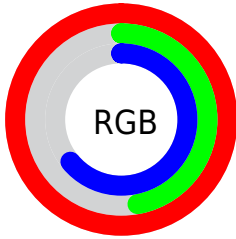

Distribution

Red (100%)

Green (47%)

Blue (64%)