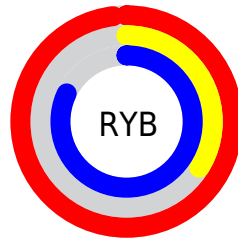

Red (98%)

Yellow (34%)

Blue (82%)