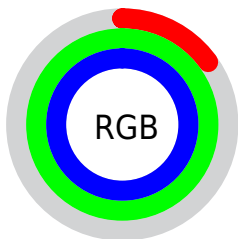

Distribution

- Red (15%)
- Green (100%)
- Blue (100%)