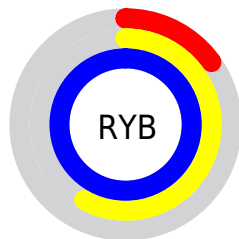

- Red (15%)
- Yellow (58%)
- Blue (100%)