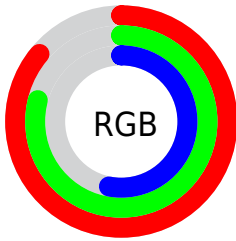

Distribution

- Red (86%)
- Green (79%)
- Blue (53%)