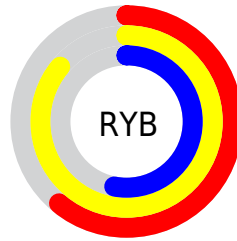

- Red (61%)
- Yellow (86%)
- Blue (53%)