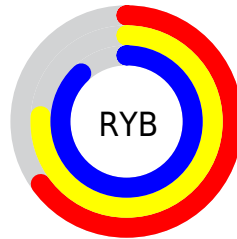

- Red (65%)
- Yellow (76%)
- Blue (88%)