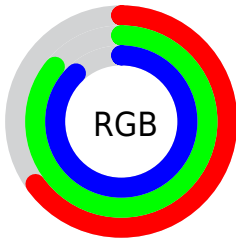

Distribution

- Red (65%)
- Green (86%)
- Blue (88%)