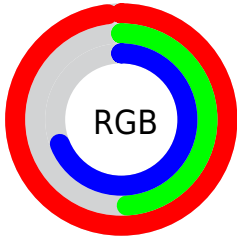

Distribution

- Red (98%)
- Green (49%)
- Blue (69%)