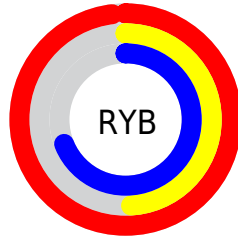

- Red (98%)
- Yellow (49%)
- Blue (69%)