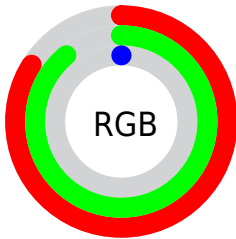

Distribution

Red (84%)

Green (89%)

Blue (0%)