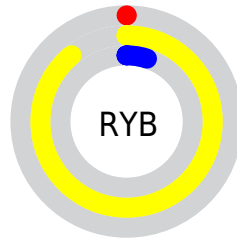

Red (0%)

Yellow (89%)

Blue (5%)