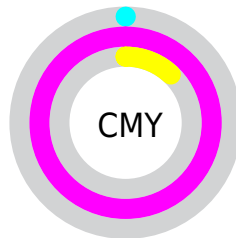

A 20% lighter version of the original color is **64.2403, 38.3806, 98.6301**, and **29.1538, 14.2020, 38.7408** is the 20% darker color. If you saturate the color by 10%, you get **54.8299, 26.6960, 73.4933**, and if you desaturate by 10%, it is **55.6032, 27.5805, 75.7925**.

Distribution

- Red (100%)
- Green (0%)
- Blue (88%)

- Red (100%)
- Yellow (0%)
- Blue (88%)

- Cyan (0%)
- Magenta (100%)
- Yellow (12%)
- Black (0%)

- Cyan (0%)
- Magenta (100%)
- Yellow (12%)

Brightness & Saturation Gradients

These gradients show how the XYZ color 54.8306, 26.6962, 73.4972 changes by changing the brightness by 10 percent. The first figure shows a shift by +10% for each color and the second figure -10%.

Similar to the brightness gradients but the following saturation gradients show a change of the XYZ color 54.8306, 26.6962, 73.4972 by changing the saturation by 10% instead.