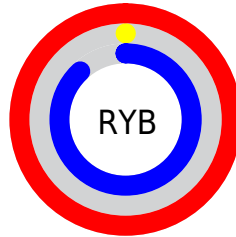

- Red (100%)
- Yellow (0%)
- Blue (88%)