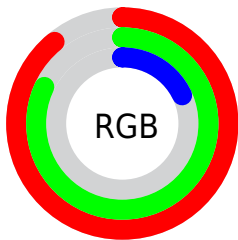

Distribution

Red (89%)

Green (82%)

Blue (18%)