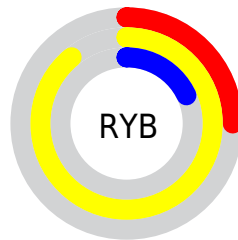

Details

The XYZ color **54.9527, 62.1213, 11.5769** is a light color, and the websafe version is hex **CCCC33**. The color can be described as light washed yellow. A complement of this color would be **16.7251, 9.6591, 73.6555**, and the grayscale version is **52.6873, 55.4312, 60.3646**.

A 20% lighter version of the original color is **79.6015, 93.8206, 27.5494**, and **27.6577, 31.6582, 4.6529** is the 20% darker color. If you saturate the color by 10%, you get **54.0813, 60.9002, 9.6792**, and if you desaturate by 10%, it is **56.0694, 63.4576, 14.7155**.

Distribution

Red (89%)

Green (82%)

Blue (18%)

Red (25%)

Yellow (89%)

Blue (18%)

Cyan (0%)

Magenta (8%)

Yellow (80%)

Black (11%)

Cyan (11%)

Magenta (18%)

Yellow (82%)

Brightness & Saturation Gradients

These gradients show how the XYZ color 54.9527, 62.1213, 11.5769 changes by changing the brightness by 10 percent. The first figure shows a shift by +10% for each color and the second figure -10%.