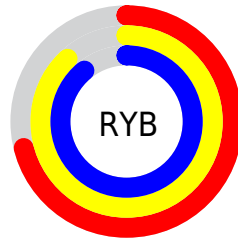

Details

The XYZ color **54.7997, 67.6354, 54.9664** is a light color, and the websafe version is hex **99CC99**. A complement of this color would be **61.3449, 54.5999, 77.8298**, and the grayscale version is **59.8068, 62.9214, 68.5214**.

A 20% lighter version of the original color is **86.2650, 95.7565, 95.5976**, and **27.3446, 35.2496, 26.4817** is the 20% darker color. If you saturate the color by 10%, you get **47.8461, 64.2928, 43.7942**, and if you desaturate by 10%, it is **62.9615, 71.5649, 67.9983**.

Distribution

Red (71%)

Green (89%)

Blue (72%)

Red (71%)

Yellow (88%)

Blue (89%)

Cyan (20%)