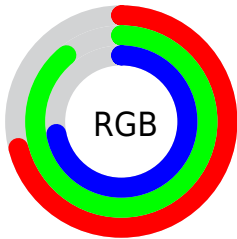

Distribution

Red (71%)

Green (89%)

Blue (72%)