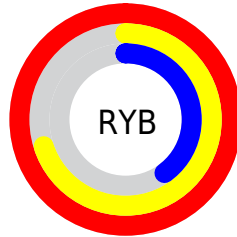

Details

The XYZ color **55.0295, 45.0018, 18.3562** is a light color, and the websafe version is hex **FF9966**, and the color name is **pink-orange**. A complement of this color would be **45.1209, 53.2275, 102.5030**, and the grayscale version is **42.3134, 44.5170, 48.4790**.

A 20% lighter version of the original color is **69.6286, 68.7048, 40.1634**, and **27.5444, 21.0337, 5.9763** is the 20% darker color. If you saturate the color by 10%, you get **51.3672, 39.3994, 11.8268**, and if you desaturate by 10%, it is **59.4792, 51.5571, 27.0671**.

Distribution

Red (100%)

Green (60%)

Blue (40%)

Red (100%)

Yellow (70%)

Blue (40%)

Cyan (0%)