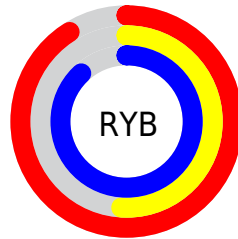

Details

The XYZ color **54.9091, 38.4060, 75.0401** is a light color, and the websafe version is hex **FF99FF**. A complement of this color would be **42.7813, 64.7813, 34.2964**, and the grayscale version is **38.5346, 40.5414, 44.1496**.

A 20% lighter version of the original color is **76.4305, 62.7610, 102.6935**, and **27.2632, 16.9733, 38.8850** is the 20% darker color. If you saturate the color by 10%, you get **51.9112, 32.8444, 72.6997**, and if you desaturate by 10%, it is **58.6125, 45.3717, 77.6324**.

Distribution

Red (91%)

Green (51%)

Blue (88%)

Red (91%)

Yellow (51%)

Blue (88%)

Cyan (0%)